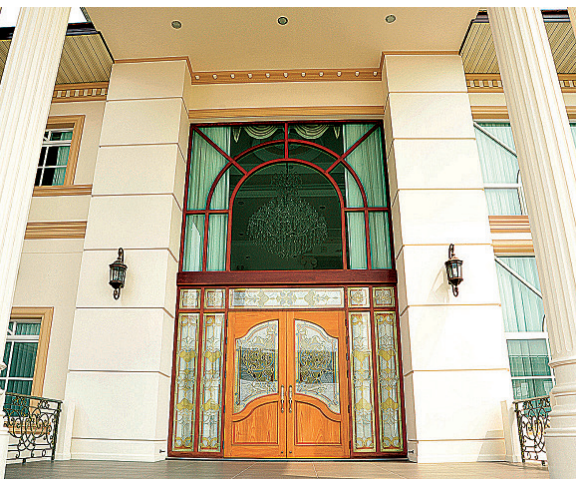

Sliding windows and doors

ประตู-หน้าต่างบานเลื่อน

Elevation

Plan

Section B-B

Section A-A

Sliding window & Doors KÖFEN

was designed in the beautiful feature, modern, strength, endure, efficiency by the specialist and to be more easy and convenience on using window-door with the wheel and rail system that was special designed then it can be slide freely.

It can make the room opening to get the wind from outside as much as possible. When we move to close the window-door we will have confident that . It can be protect water and noise by using EPDM rubber and flannel to support on the window-door body that resist on every weather condition which can produce the window-door height 3 meters or 3.5 square meters per one window. It also can install with rolling insect screen 108 Alu-Net.