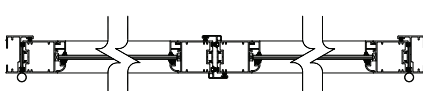

Casement, Awning and Fixed windows and doors

ประตู-หน้าต่างบานเปิด, บานกระทุ้ง และบานช่องแสง

KÖFEN Casement, Awning and Fixed Windows and Doors

were designed that can apply with variety of doors and windows for example, folding doors & windows, Sliding doors & windows that will be suitable and beautiful. We selected high quality material and equipment to get high quality of work and good efficiency on using. We can produce on what design you need for your convenience and satisfaction. It also can fix with rolling insect screen 108 Alu-Net.