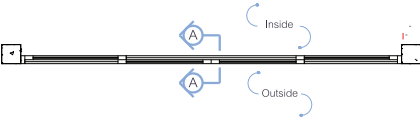

Sliding windows and doors

ประตู-หน้าต่างบานเลื่อน

Elevation

Plan

Section B-B

Section A-A

Sliding window & Doors KÖFEN

was designed in the beautiful feature, modern, strength, endure, efficiency by the specialist and to be more easy and convenience on using window-door with the wheel and rail system that was special designed then it can be slide freely.