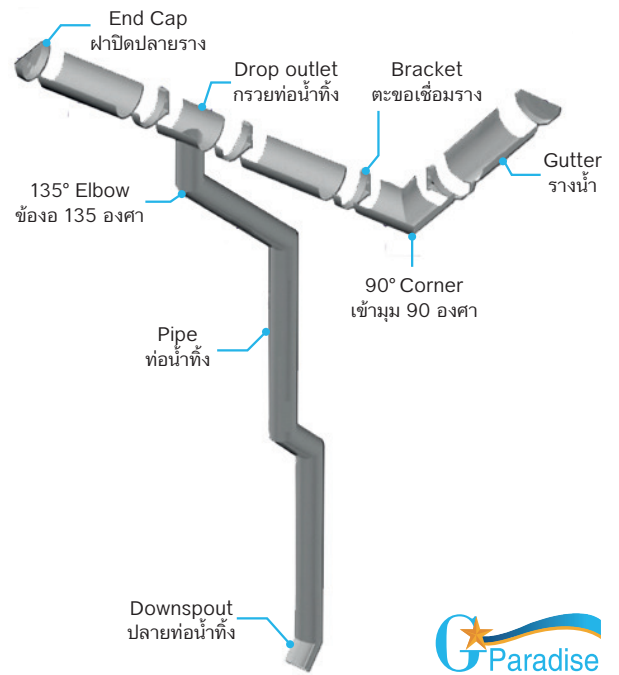

Drop outlet connected with downspout

Gutter hanger

Downspout clip Attached to the building

Downspout

Product Specification

รายละเอียดผลิตภัณฑ์

Gutter (9 inches)

Pipe (6 inches)

Drop outlet

135° Corner

90° Corner

135° Elbow

110° Elbow

End Cap

Gutter Detail

Curtain ผ้า幔