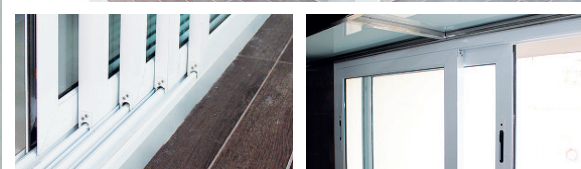

ประตูบานเลื่อนหลายราง KÖFEN อีกรูปแบบหนึ่งของประตูบานเลื่อน ที่ออกแบบให้สามารถใช้งานได้อย่างไม่จำกัด เปิดมุมมองที่กว้างมากยิ่งขึ้น ด้วยขั้นตอน การผลิตที่ใส่ใจรายละเอียด การเลือกใช้วัสดุและอุปกรณ์ที่มีคุณภาพ ระบบล้อคู่และรางที่ถูกออกแบบพิเศษ ทำให้มีประสิทธิภาพการใช้งานที่ง่ายและสะดวก สามารถเลื่อนเปิด-ปิดได้ในขั้นตอนเดียว มั่นใจได้ในระบบป้องกันน้ำ เพราะรางล่างถูกออกแบบให้มี ช่องระบายน้ำ สามารถผลิตได้ตั้งแต่ 1 ราง-16 ราง