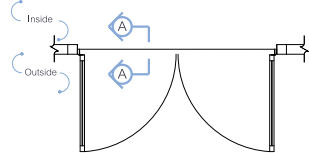

Section B-B