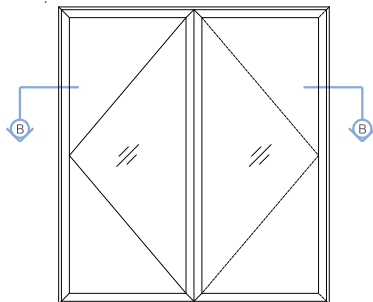

Casement, Awning and Fixed windows and doors

ประตู-หน้าต่างบานเปิด, บานกระทุ้ง และบานช่องแสง

Plan