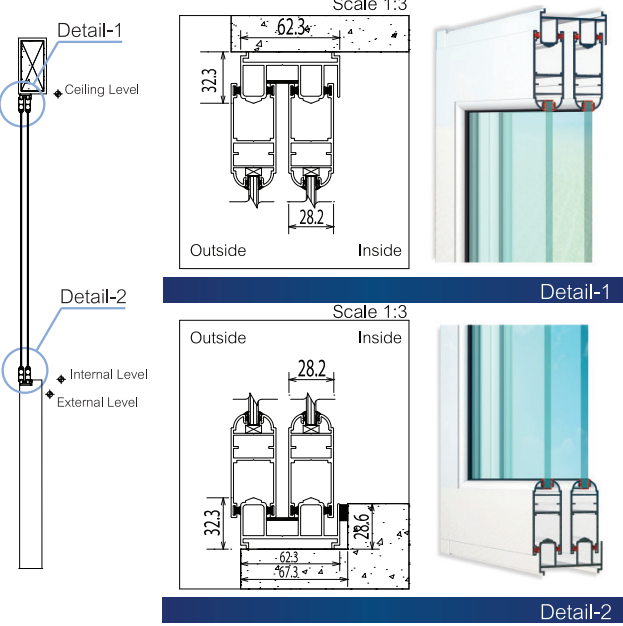

Sliding windows and doors

ประตู-หน้าต่างบานเลื่อน

Elevation

Plan

Section B-B

Section A-A

Sliding window & Doors KÖFEN

was designed in the beautiful feature, modern, strength, endure, efficiency by the specialist and to be more easy and convenience on using window-door with the wheel and rail system that was special designed then it can be slide freely.