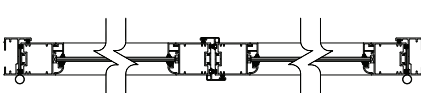

Casement, Awning and Fixed windows and doors

ประตู-หน้าต่างบานเปิด, บานกระทุ้ง และบานช่องแสง

Detail-1

Detail-2

KÖFEN Casement, Awning and Fixed Windows and Doors were designed that can apply with variety of doors and windows for example, folding doors & windows, Sliding doors & windows that will be suitable and beautiful. We selected high quality material and equipment to get high quality of work and good efficiency on using. We can produce on what design you need for your convenience and satisfaction. It also can fix with rolling insect screen 108 Alu-Net.