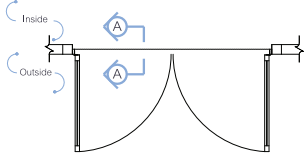

Section B-B