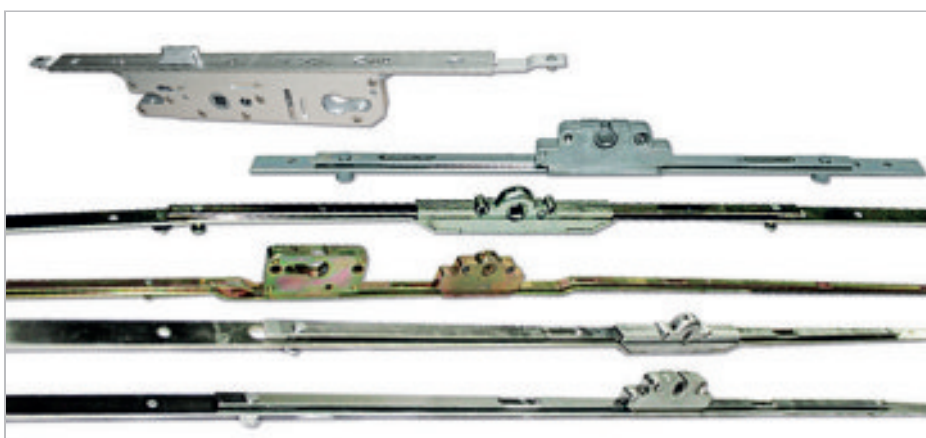

Handles

Hinge

Top security

Multi point lock

Folding door roller

: stainless steel
: maximum load
1:150 kg

Lock

Stay arm, Limit stay