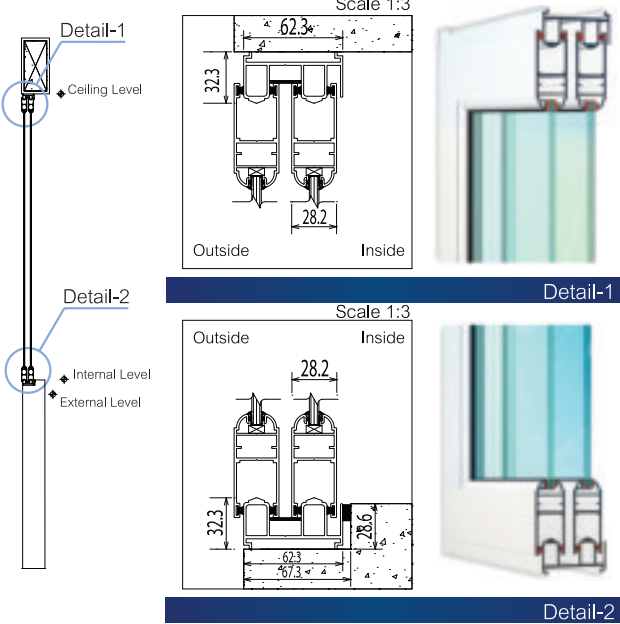

Sliding windows and doors

ประตู-หน้าต่างต่างบานเลื่อน

Elevation

Plan

Section B-B

Section A-A

Sliding window & Doors KÖFEN

was designed in the beautiful feature, modern, strength, endure, efficiency by the specialist and to be more easy and convenience on using window-door with the wheel and rail system that was special designed then it can be slide freely.