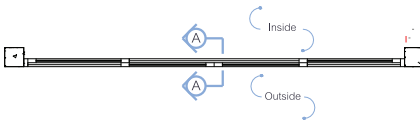

Sliding windows and doors

ประตู-หน้าต่างต่างบานเลื่อน

Elevation

Plan

Section B-B

Section A-A

Sliding window & Doors KÖFEN

was designed in the beautiful feature, modern, strength, endure, efficiency by the specialist and to be more easy and convenience on using window-door with the wheel and rail system that was special designed then it can be slide freely.